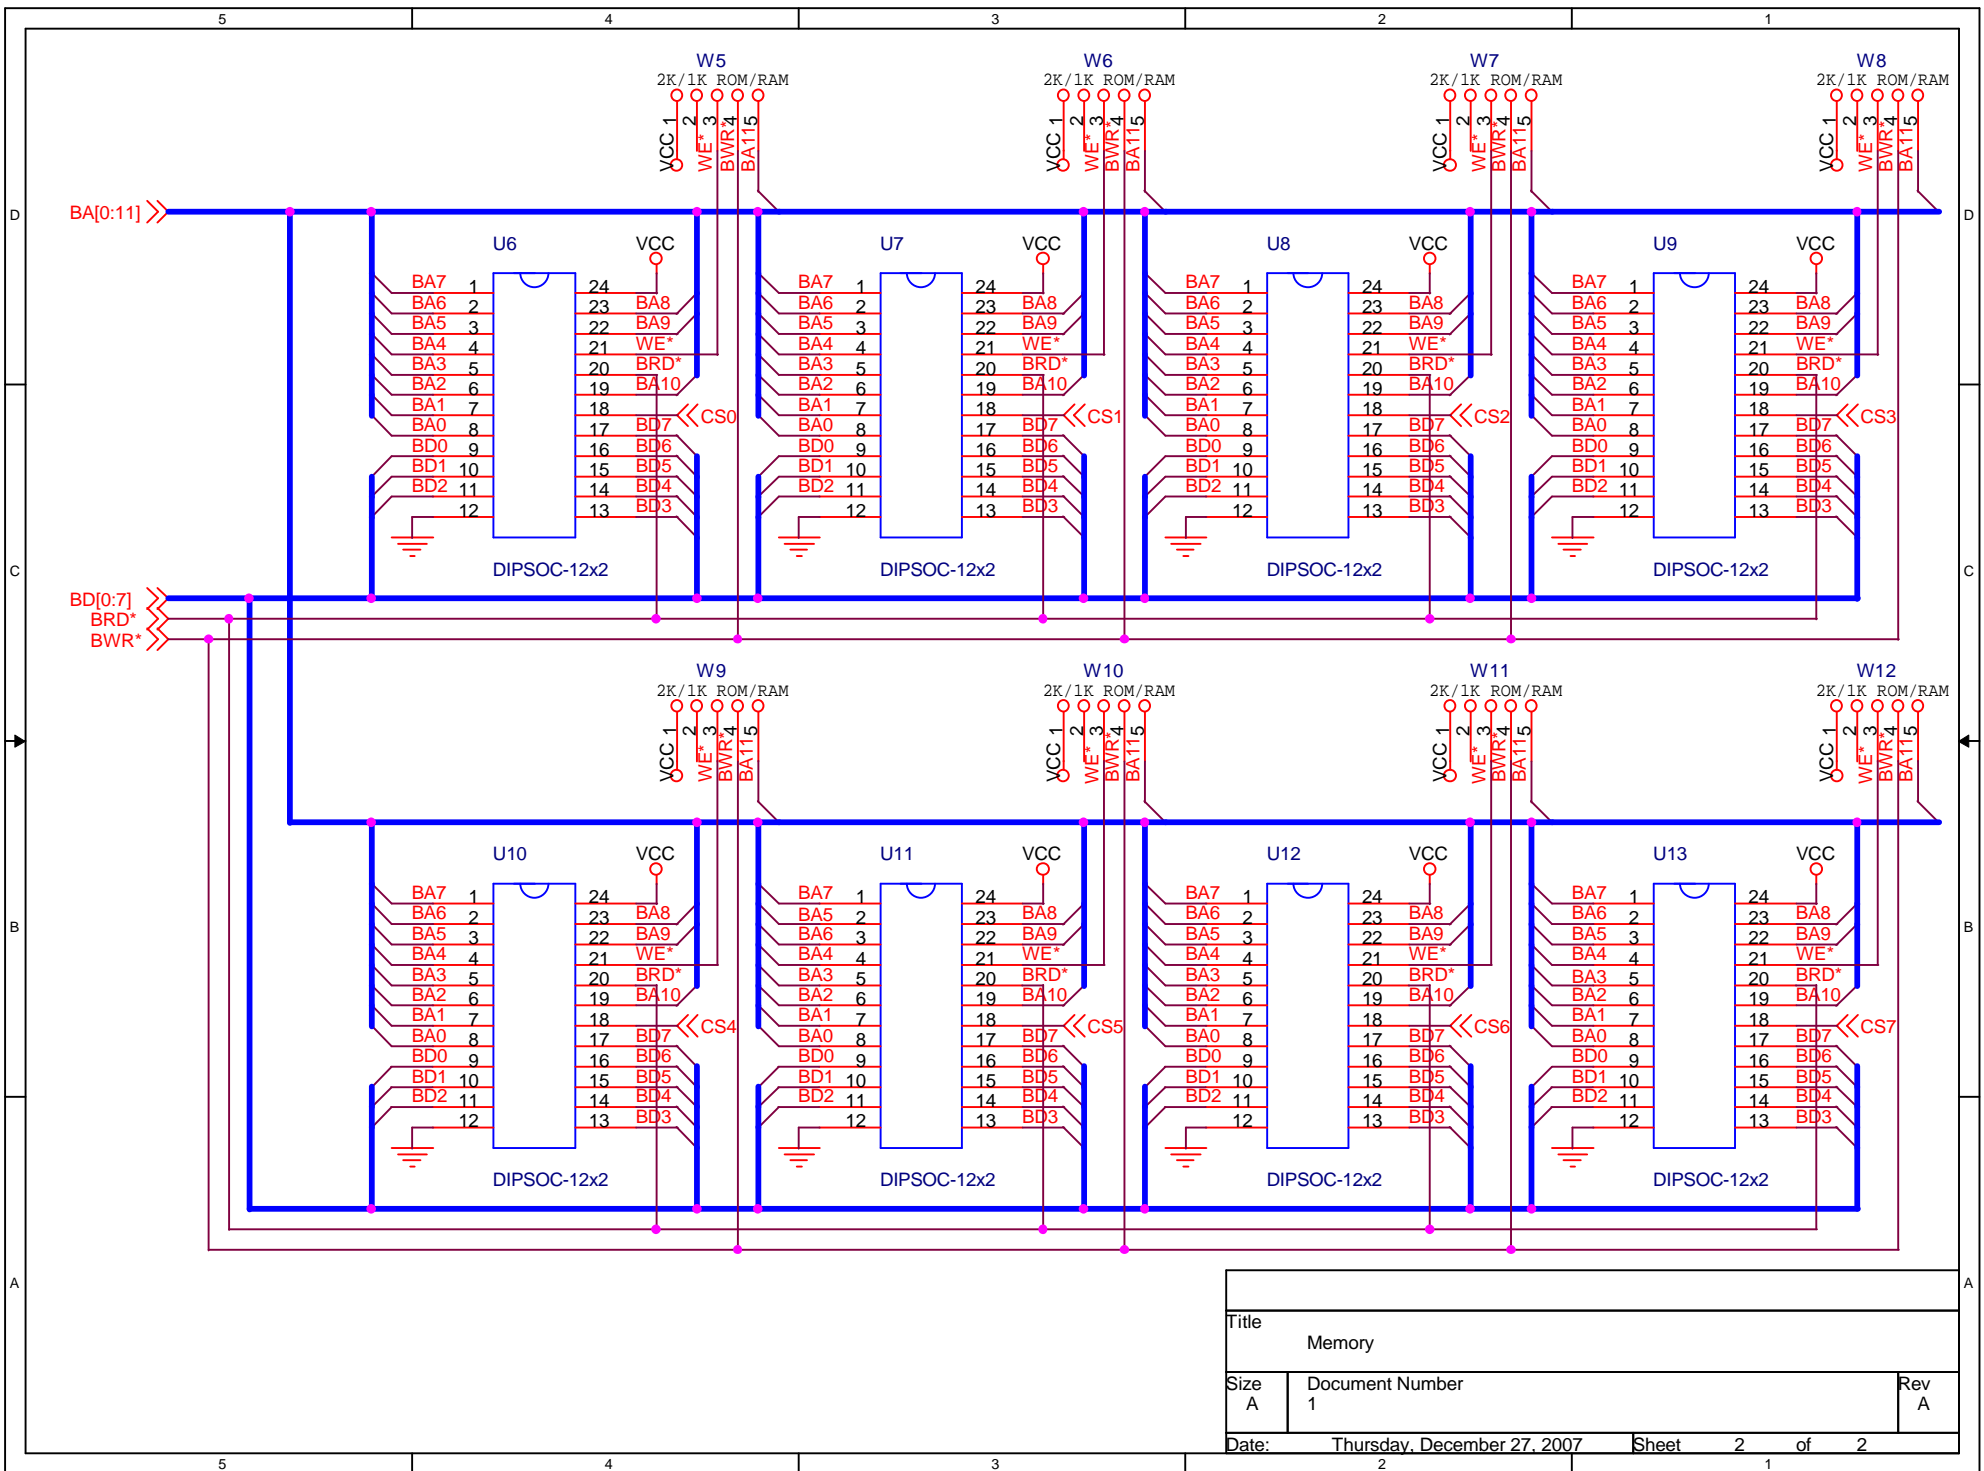

74LS138		
Title		
STD BUS Interface & Decode		
Size	Document Number	Rev
A	1	A
Date:	Thursday, December 27, 2007	Sheet 1 of 2

Title		
Memory		
Size	Document Number	Rev
A	1	A
Date:	Thursday, December 27, 2007	Sheet 2 of 2